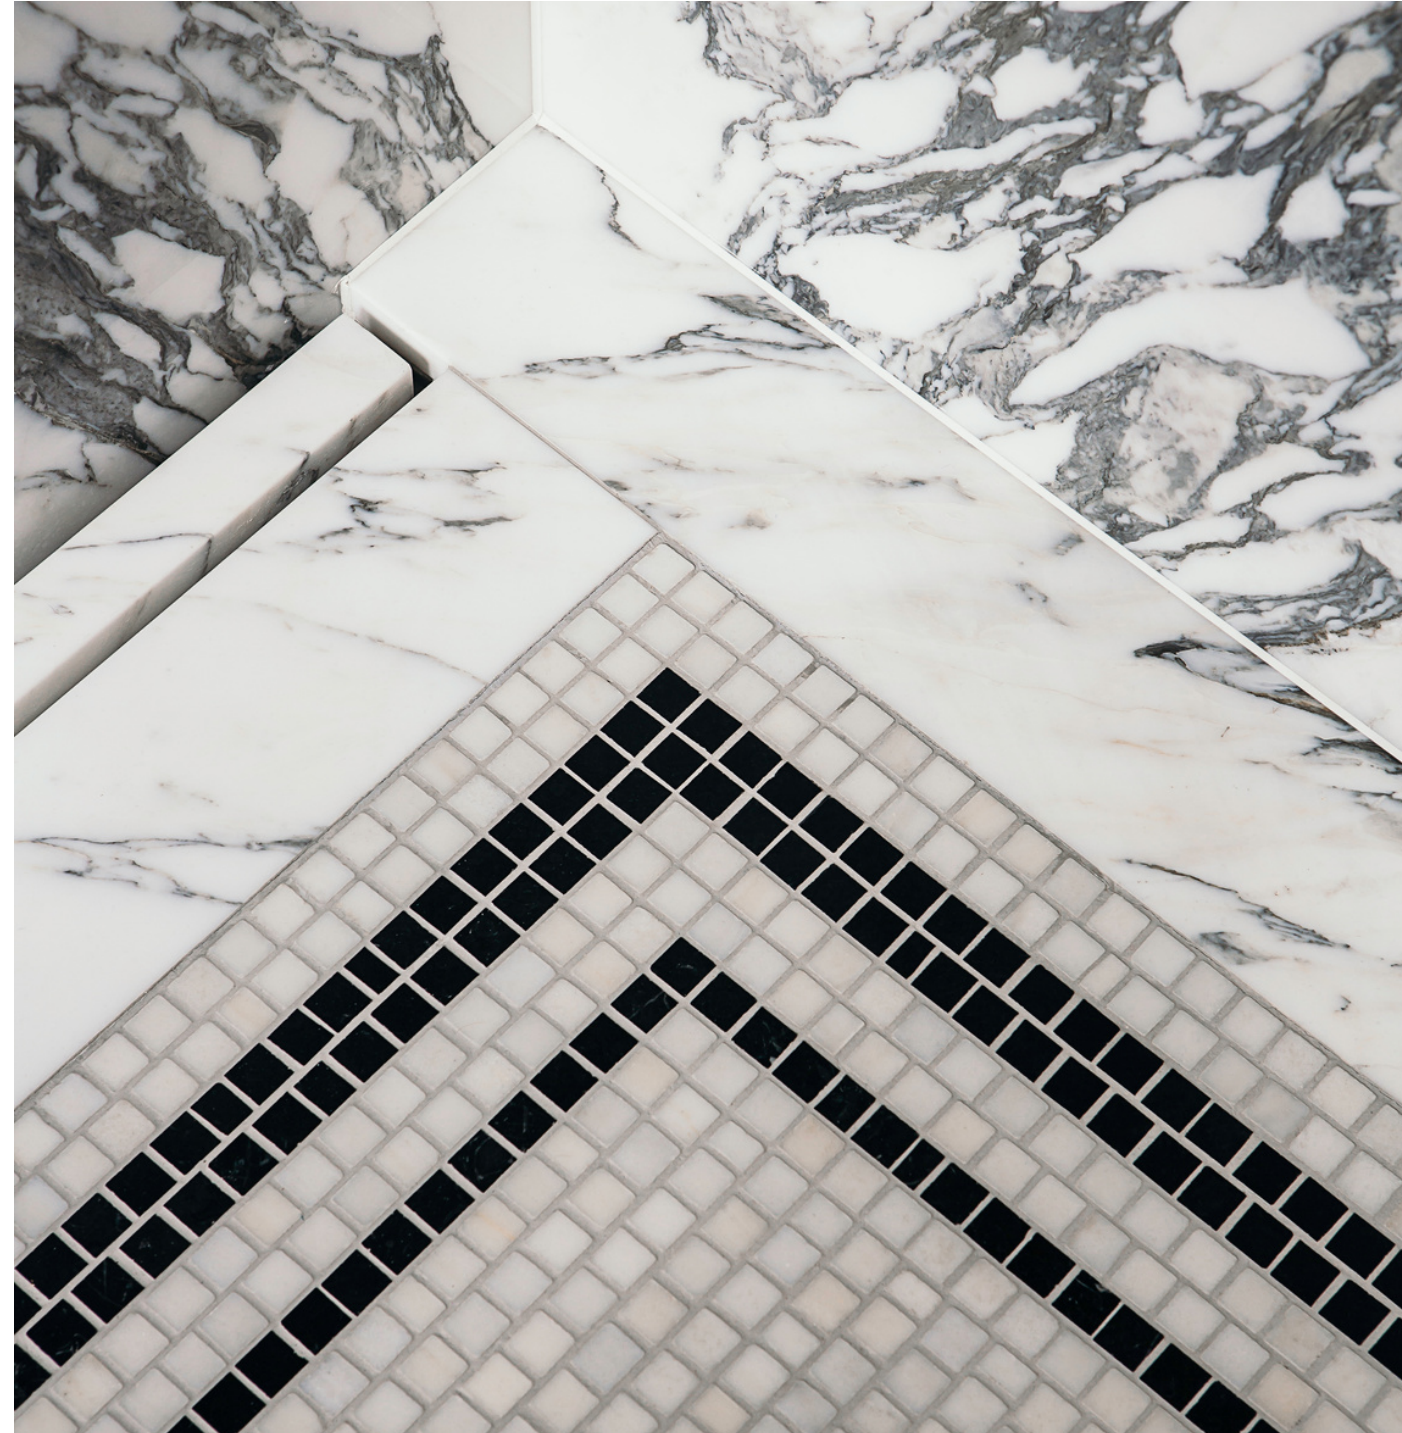

Giulia Manzoni Mosaics

RESIDENTIAL

COMMERCIAL

ARTISTIC

01. Edwardes Square, Kensington, London

Creation and installation of a mosaic, a 20m² marble mosaic floor based on an original Roman Mosaic design, located in the Triclinium dining room of Villa Ventorum for The Newt Estate, Castle Carry, Somerset.