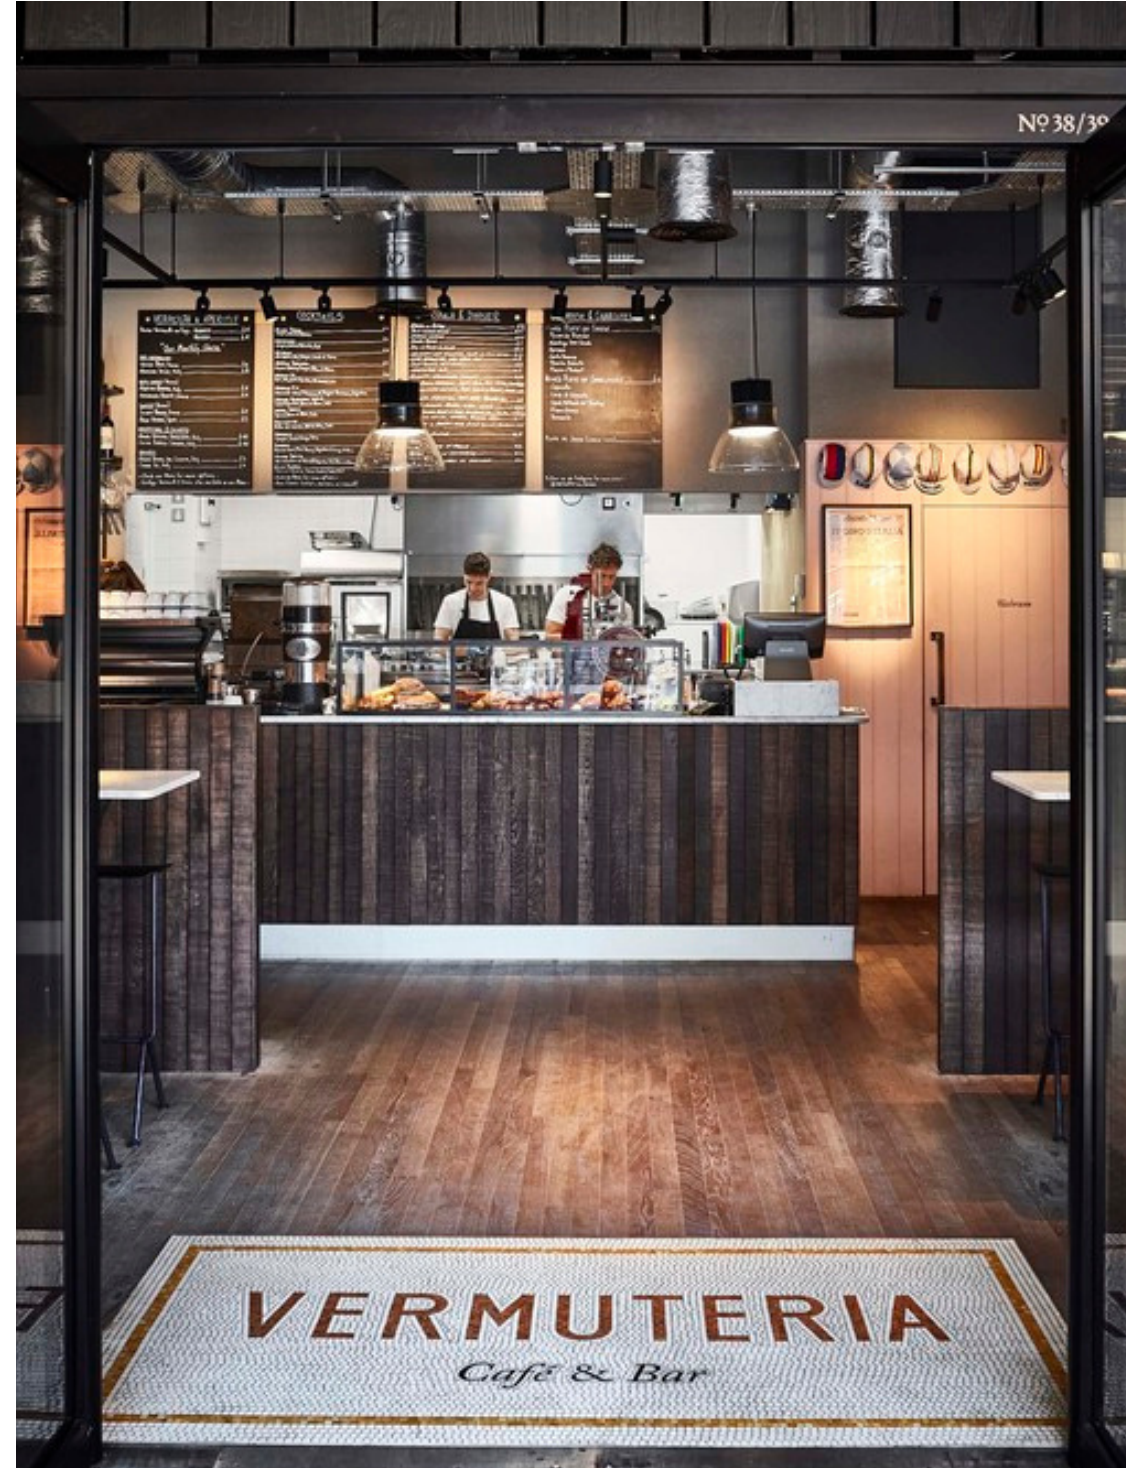

Giulia Manzoni Mosaics

RESIDENTIAL

COMMERCIAL

ARTISTIC

01. Edwardes Square, Kensington, London

Creation and installation of a mosaic, a 20m² marble mosaic floor based on an original Roman Mosaic design, located in the Triclinium dining room of Villa Ventorum for The Newt Estate, Castle Carry, Somerset.