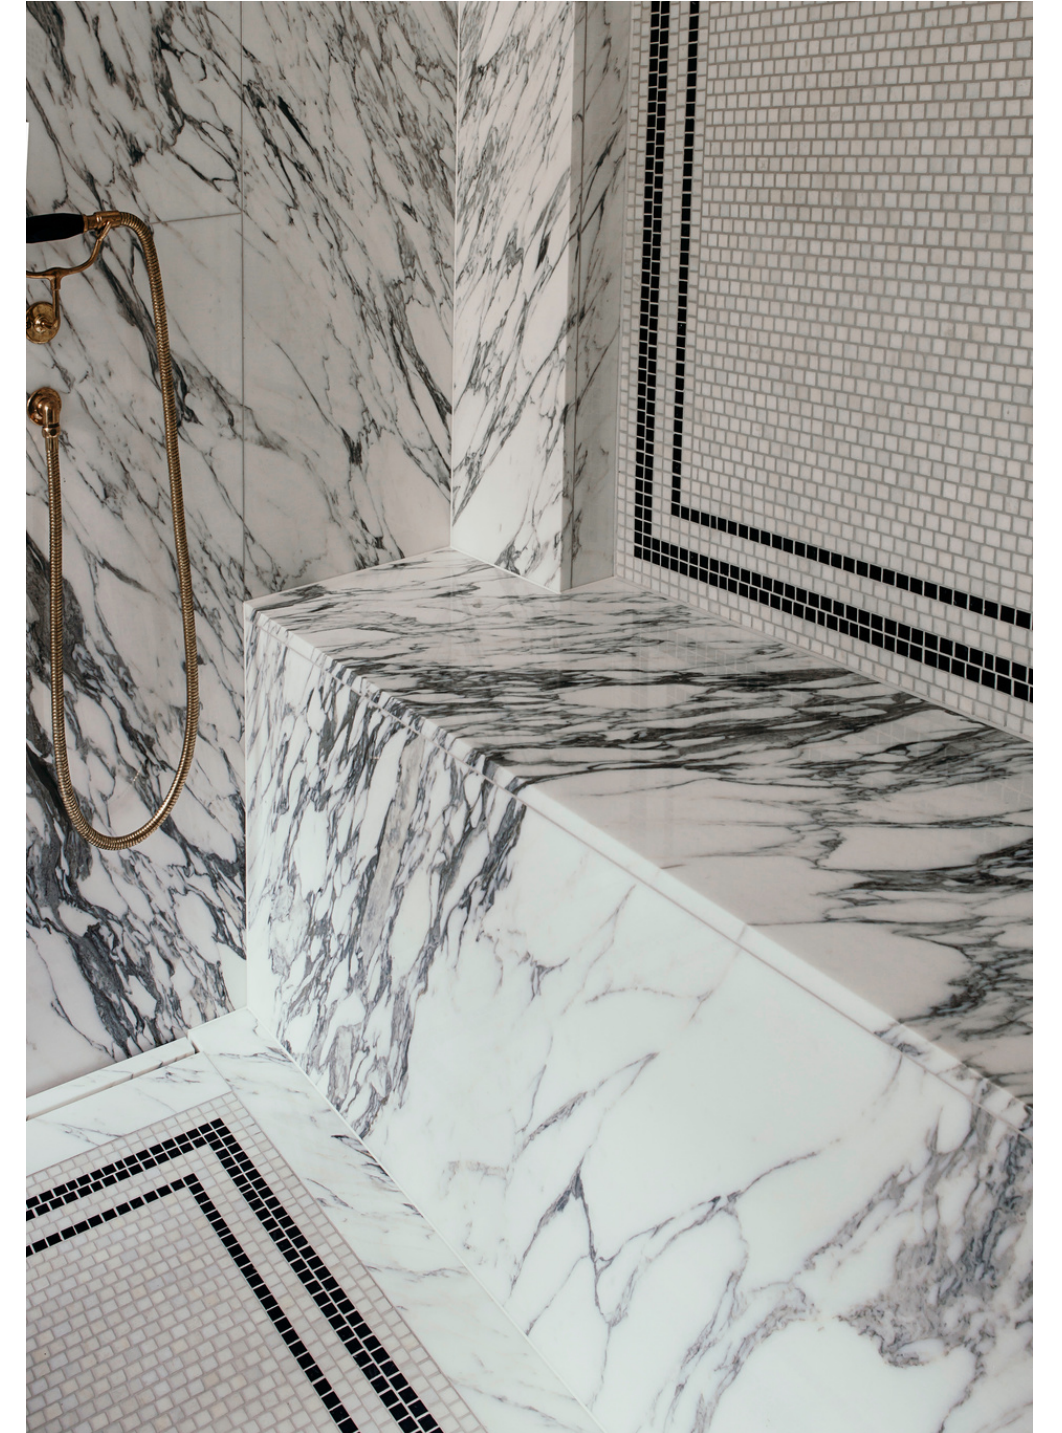

Giulia Manzoni Mosaics

RESIDENTIAL

COMMERCIAL

ARTISTIC

01. Edwardes Square, Kensington, London

Creation and installation of a mosaic, a 20m² marble mosaic floor based on an original Roman Mosaic design, located in the Triclinium dining room of Villa Ventorum for The Newt Estate, Castle Carry, Somerset.