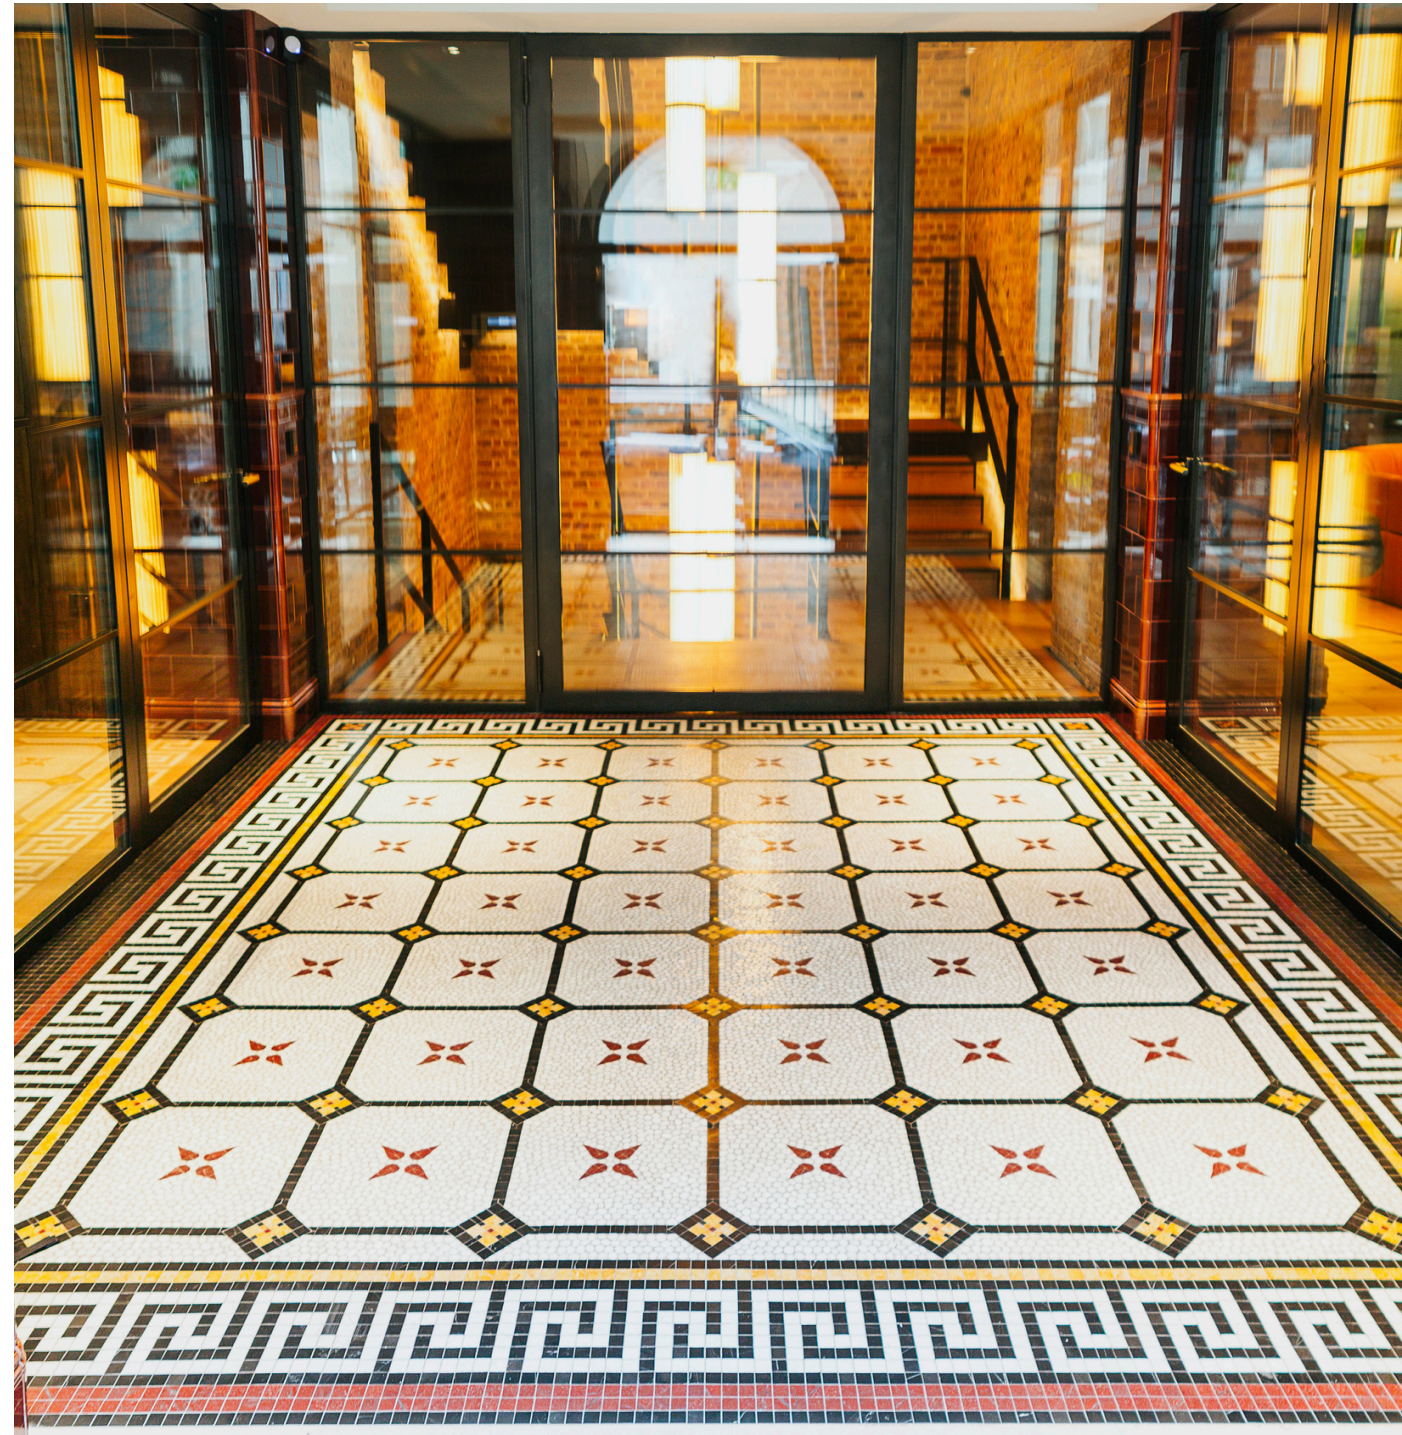

Giulia Manzoni Mosaics

RESIDENTIAL

COMMERCIAL

ARTISTIC

01. Berenjack Mayfair, London

02. Berenjack Mayfair, London

04. Office Lobby Entrance, Soho, London

Creation and installation of a mosaic, a 20m² marble mosaic floor based on an original Roman Mosaic design, located in the Triclinium dining room of Villa Ventorum for The Newt Estate, Castle Carry, Somerset.