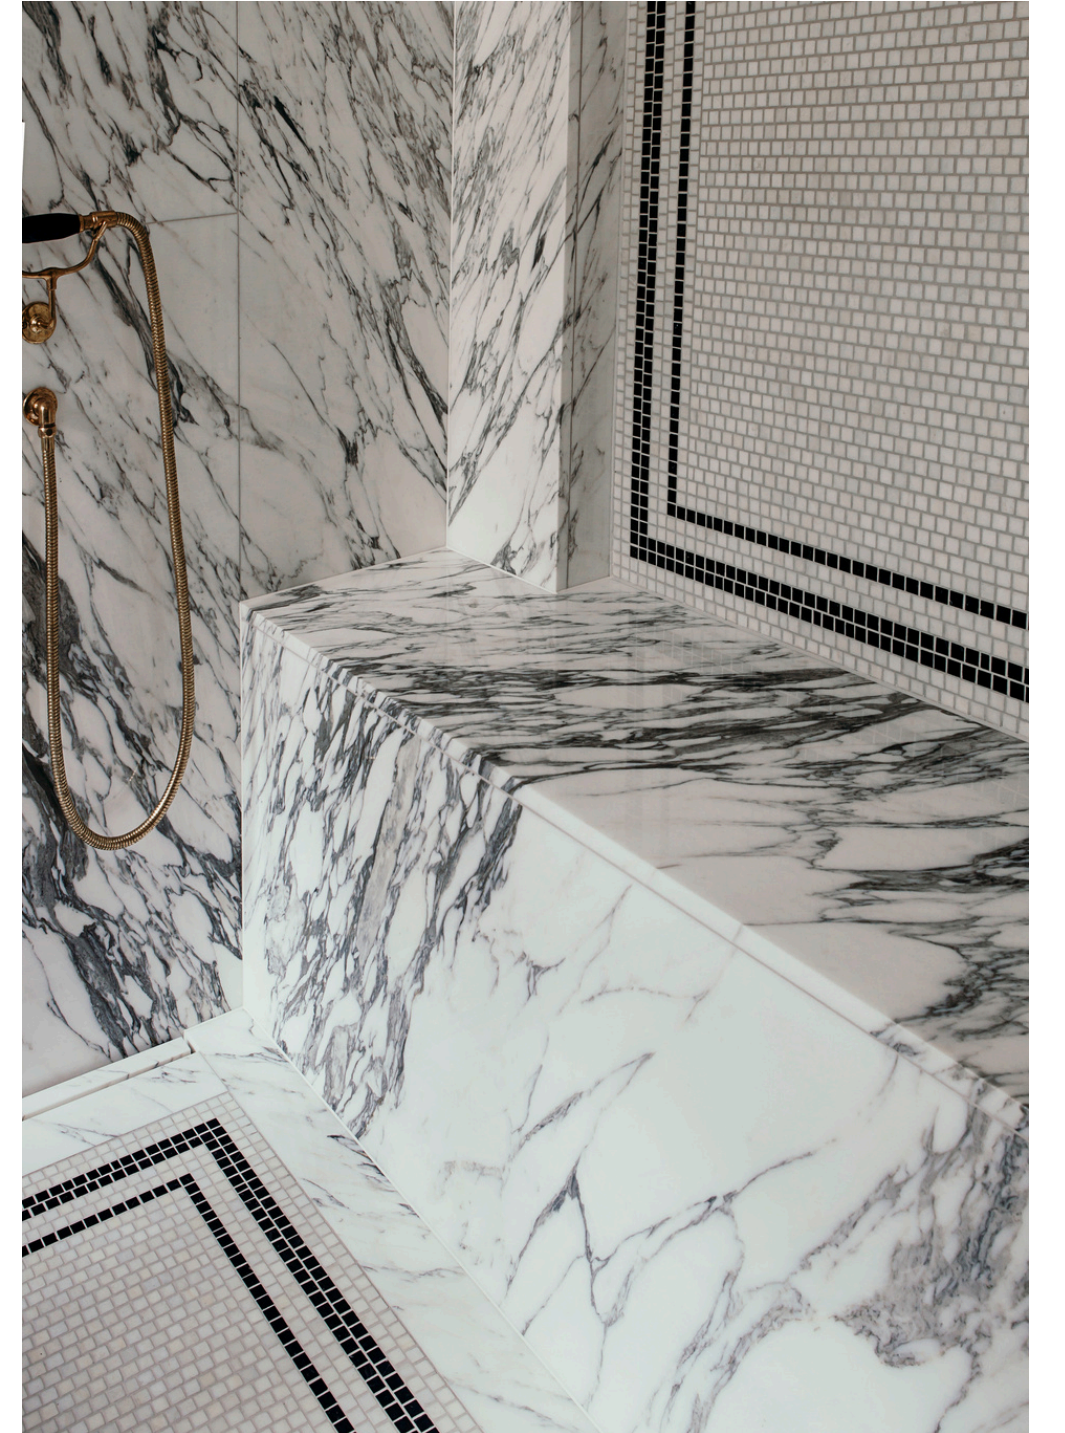

Giulia Manzoni Mosaics

RESIDENTIAL

COMMERCIAL

ARTISTIC

01. Berenjack Mayfair, London

02. Berenjack Mayfair, London

04. Office Lobby Entrance, Soho, London

Creation and installation of a mosaic, a 20m² marble mosaic floor based on an original Roman Mosaic design, located in the Triclinium dining room of Villa Ventorum for The Newt Estate, Castle Carry, Somerset.