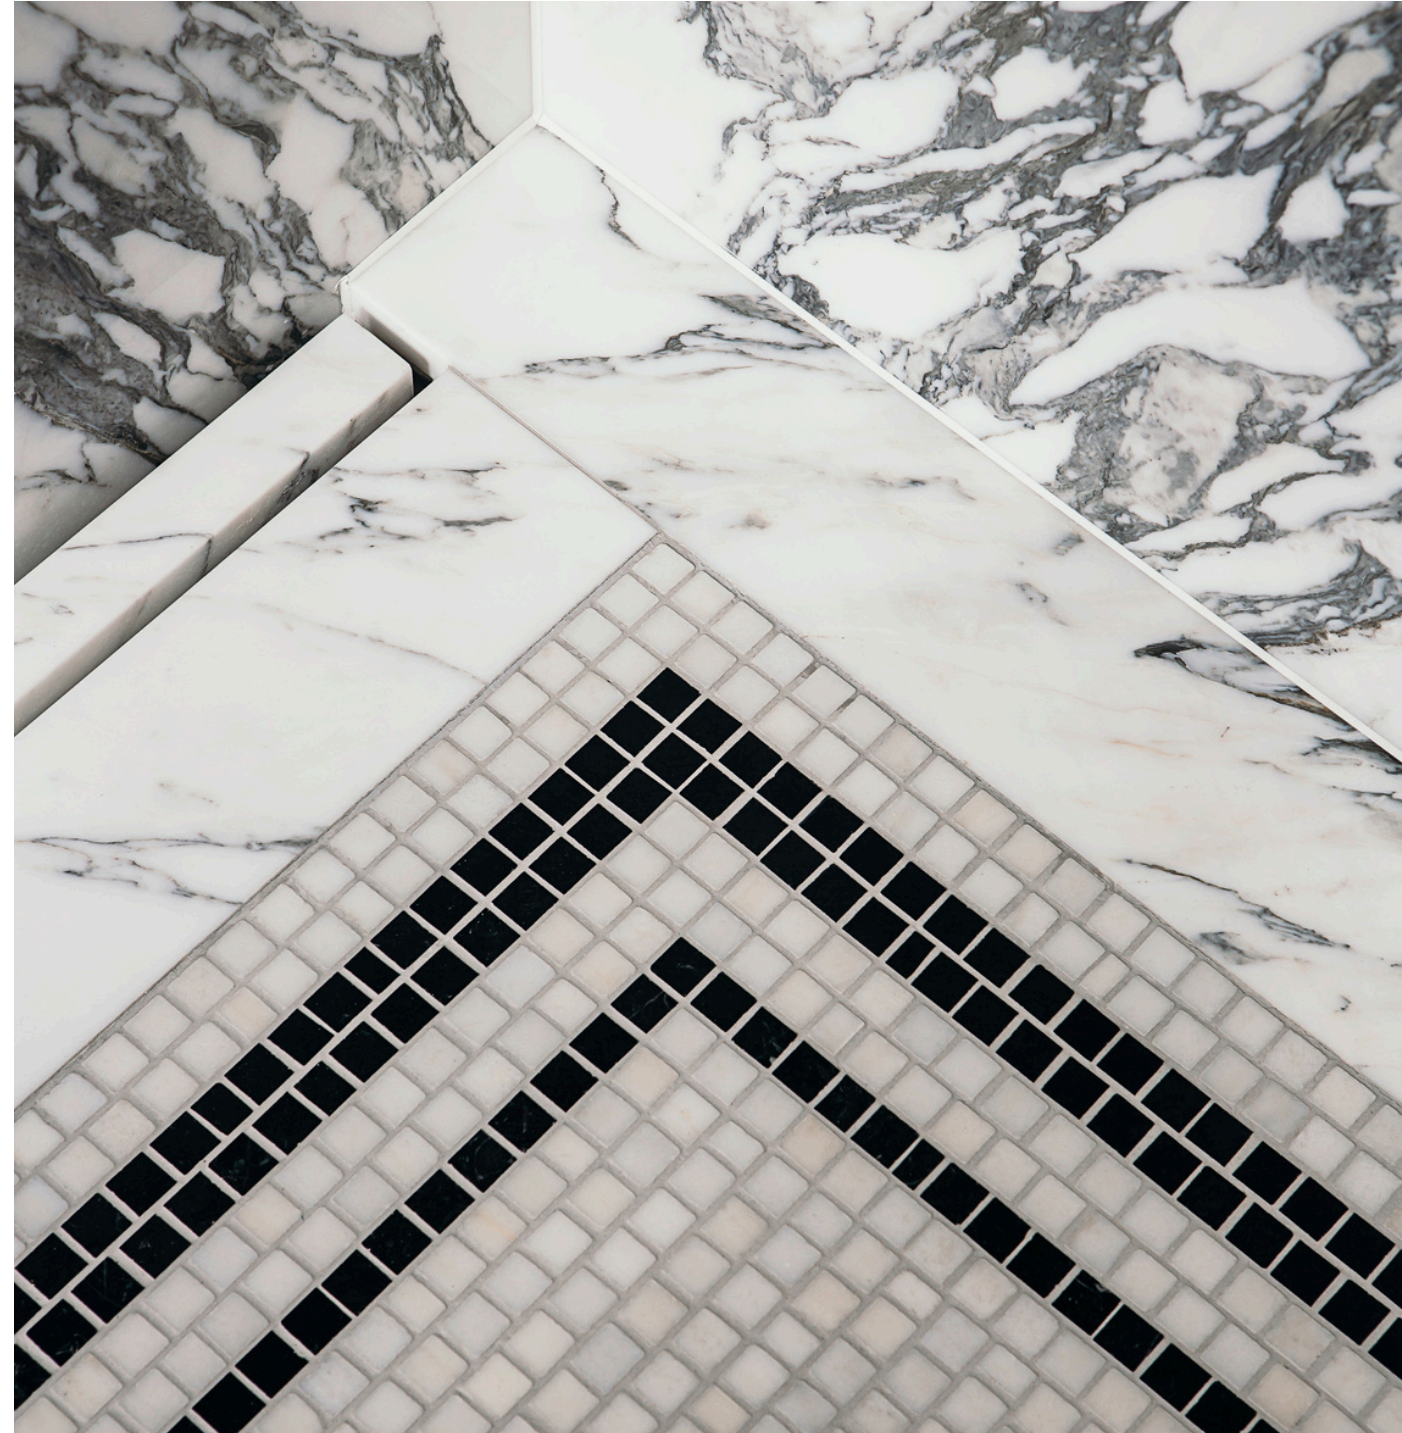

Giulia Manzoni Mosaics

RESIDENTIAL

COMMERCIAL

ARTISTIC

01. Berenjack Mayfair, London

02. Berenjack Mayfair, London

04. Office Lobby Entrance, Soho, London

Creation and installation of a mosaic, a 20m² marble mosaic floor based on an original Roman Mosaic design, located in the Triclinium dining room of Villa Ventorum for The Newt Estate, Castle Carry, Somerset.