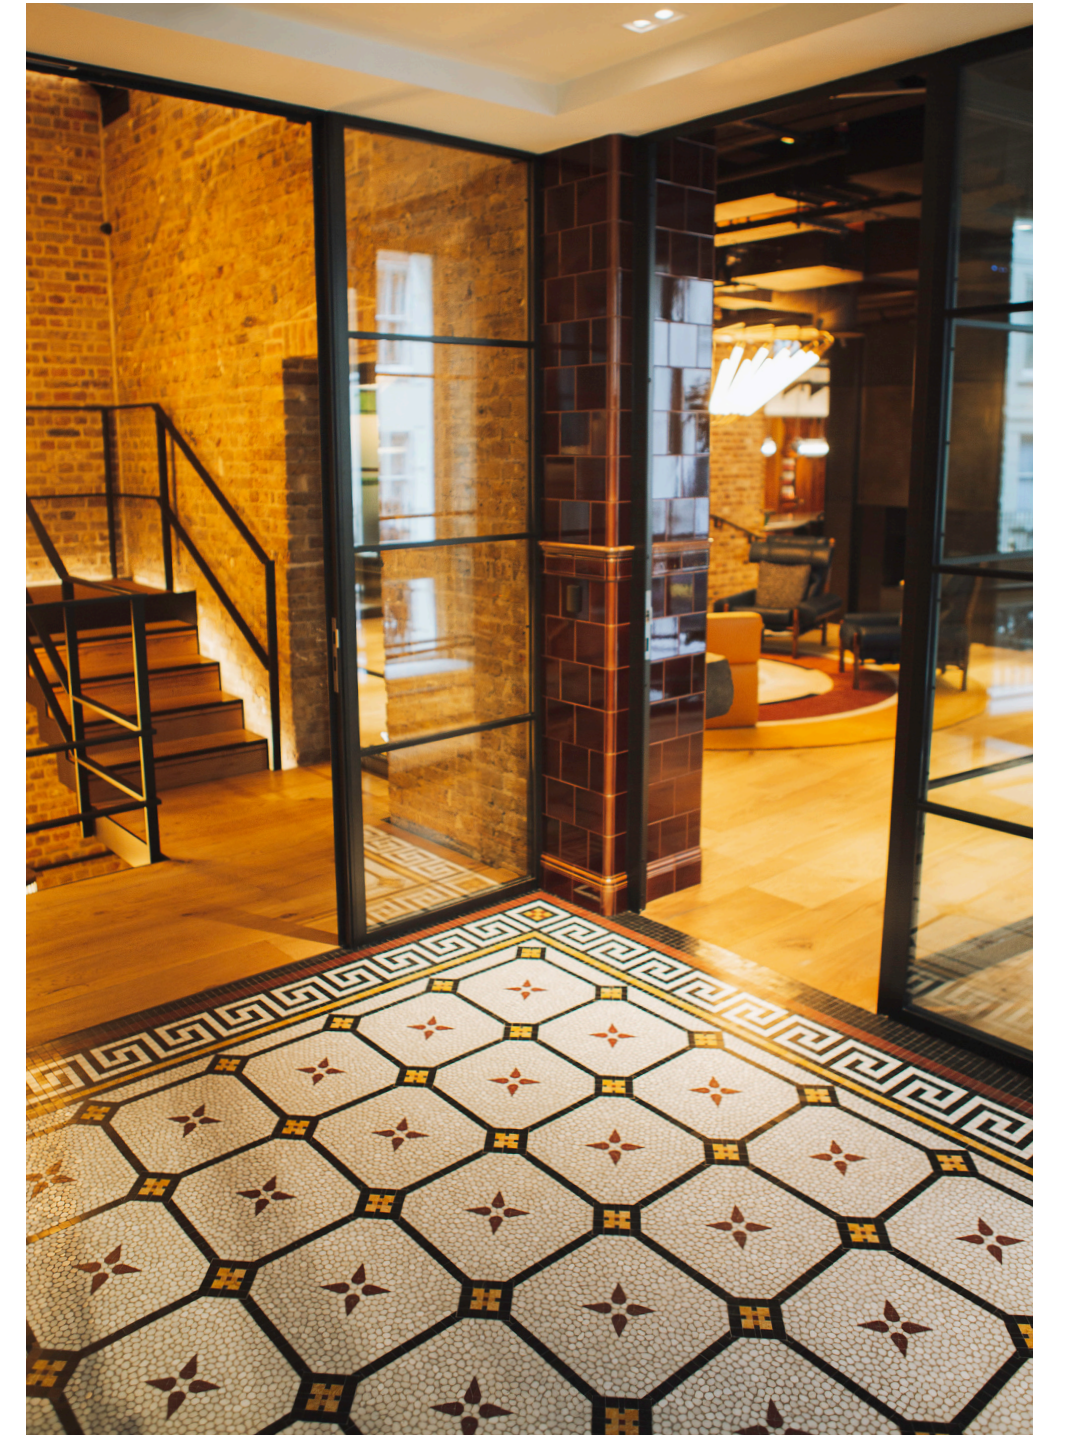

Giulia Manzoni Mosaics

RESIDENTIAL

COMMERCIAL

ARTISTIC

01. Berenjack Mayfair, London

02. Berenjack Mayfair, London

04. Office Lobby Entrance, Soho, London

Creation and installation of a mosaic, a 20m² marble mosaic floor based on an original Roman Mosaic design, located in the Triclinium dining room of Villa Ventorum for The Newt Estate, Castle Carry, Somerset.