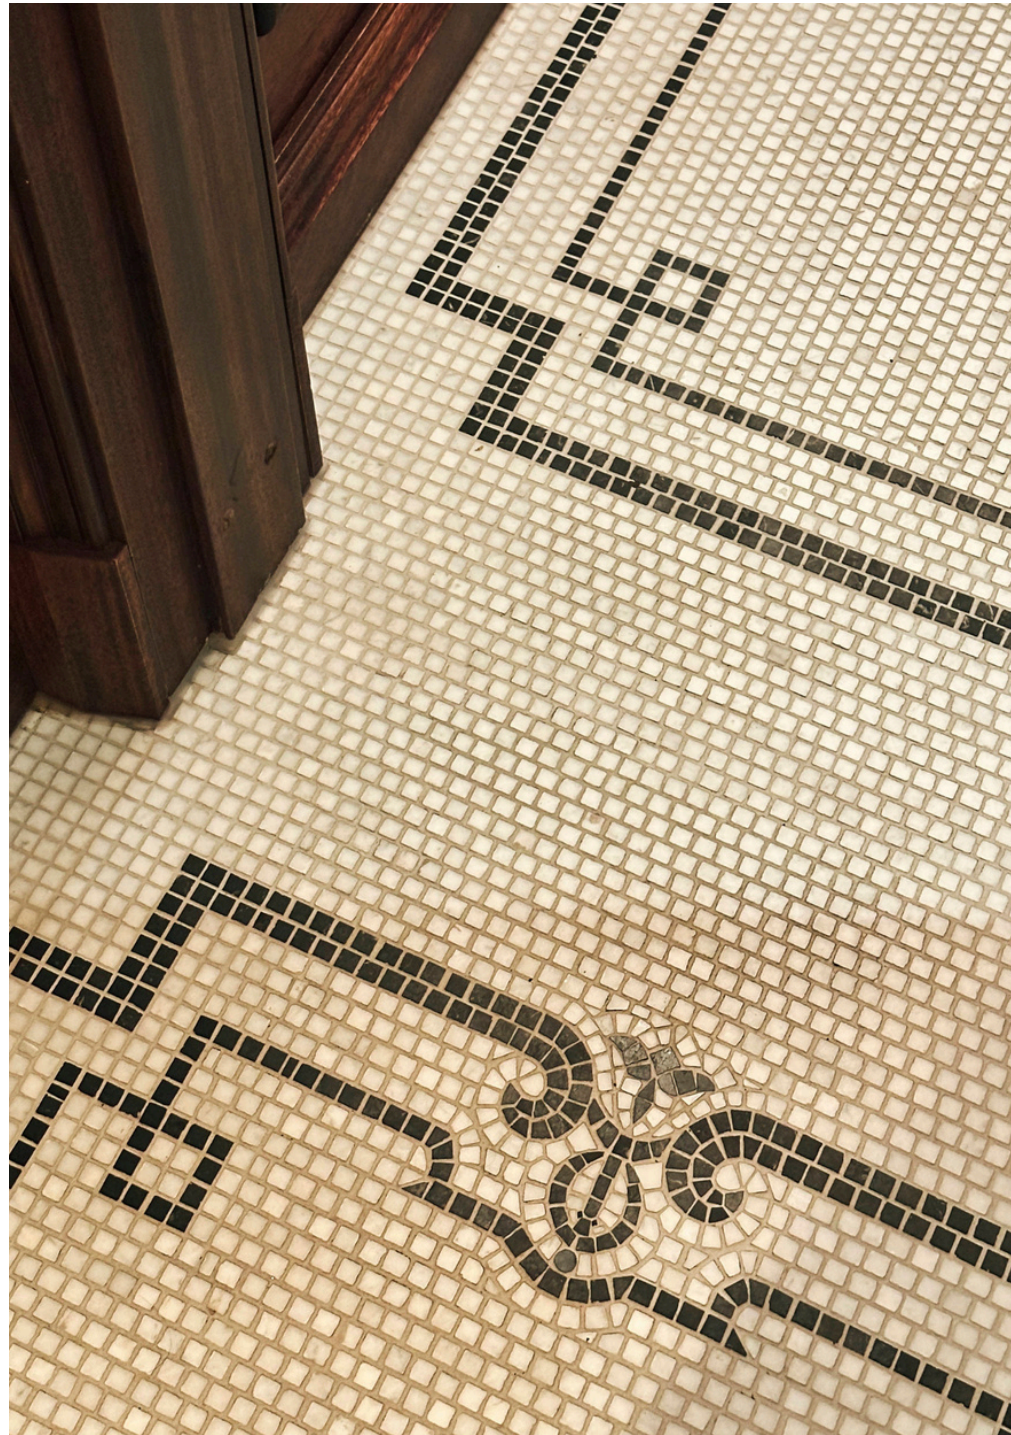

Giulia Manzoni Mosaics

RESIDENTIAL

COMMERCIAL

ARTISTIC

01. Berenjack Mayfair, London

02. Berenjack Mayfair, London

04. Office Lobby Entrance, Soho, London

Creation and installation of a mosaic, a 20m² marble mosaic floor based on an original Roman Mosaic design, located in the Triclinium dining room of Villa Ventorum for The Newt Estate, Castle Carry, Somerset.