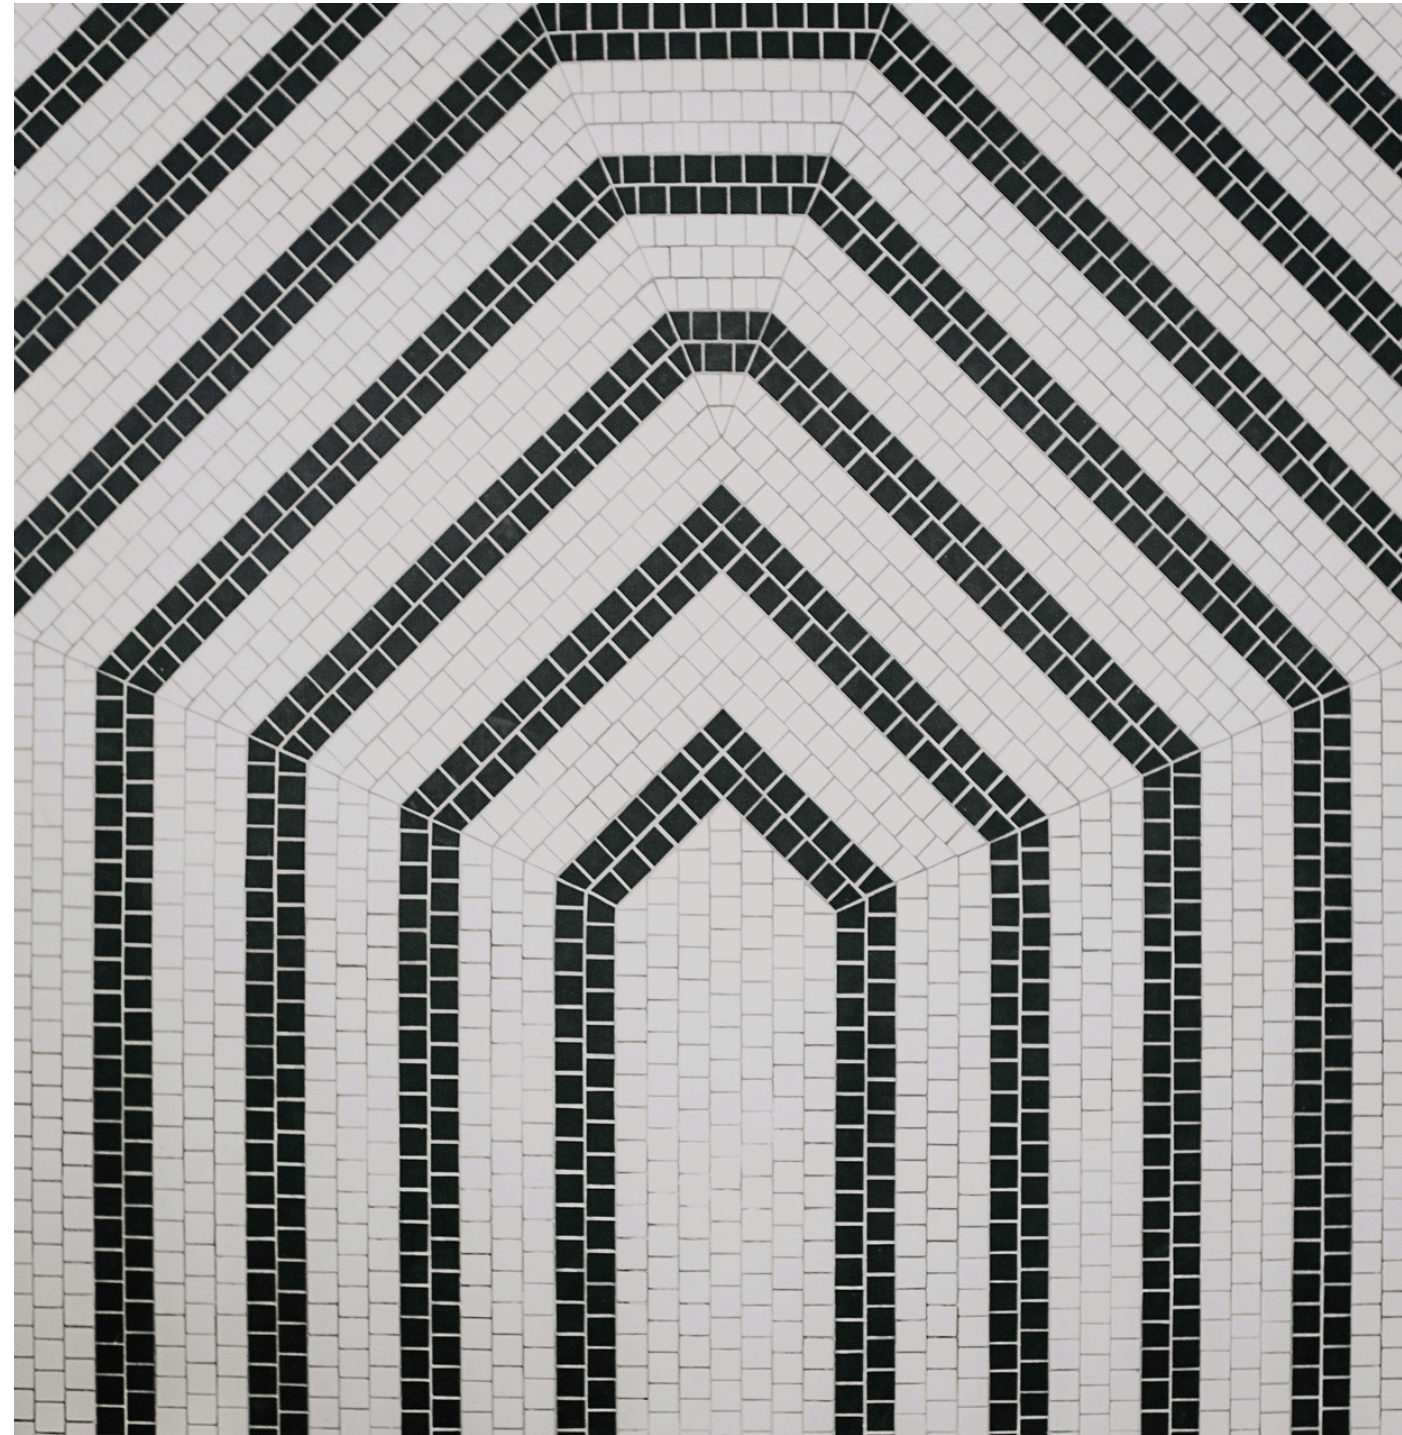

Giulia Manzoni Mosaics

RESIDENTIAL

COMMERCIAL

ARTISTIC

01. Berenjack Mayfair, London

02. Berenjack Mayfair, London

04. Office Lobby Entrance, Soho, London

Creation and installation of a mosaic, a 20m² marble mosaic floor based on an original Roman Mosaic design, located in the Triclinium dining room of Villa Ventorum for The Newt Estate, Castle Carry, Somerset.